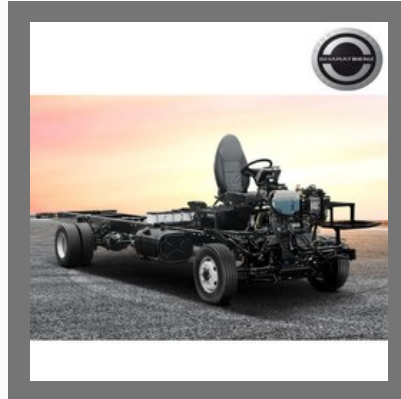

BharatBenz 9T / 9.8 Metre Bus Chassis